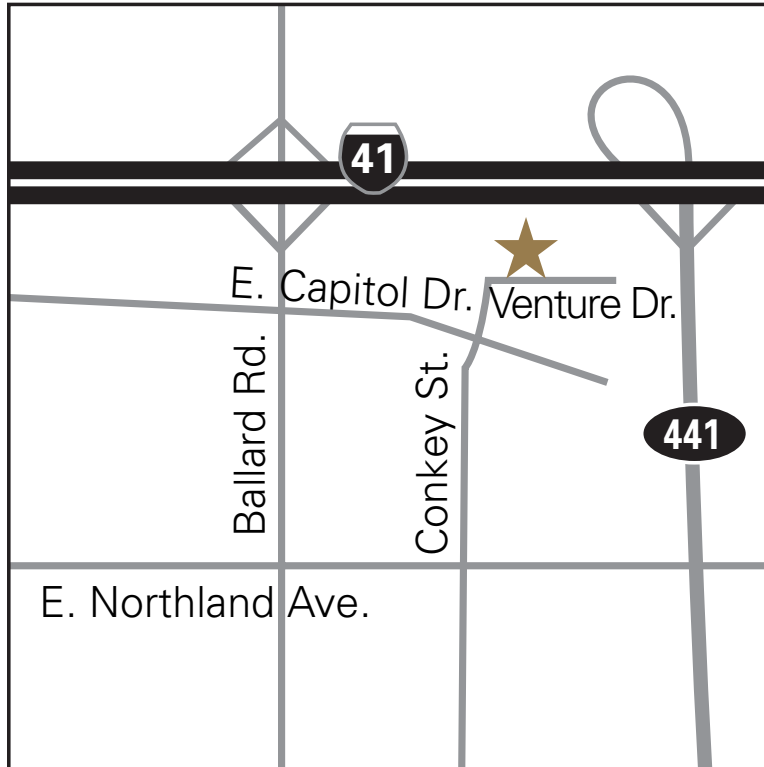

Appleton, WI

Laminations' Headquarters
Office & Central Plant
Rollguard Products

3010 East Venture Drive
Appleton, WI 54911

General Directions:

From Hwy. 41:

Exit onto Ballard Road. Travel south. Turn left onto Capitol Drive. Turn left onto Conkey St. Follow Conkey St. to Venture Drive.

From Hwy. 441:

Take Northland Ave. exit. Travel west on Northland. Turn right onto Conkey St. Follow Conkey St. to Venture Drive.